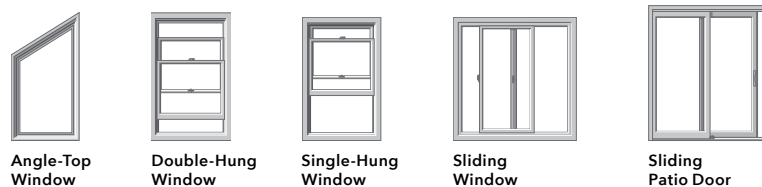

Available in these window & patio door styles: